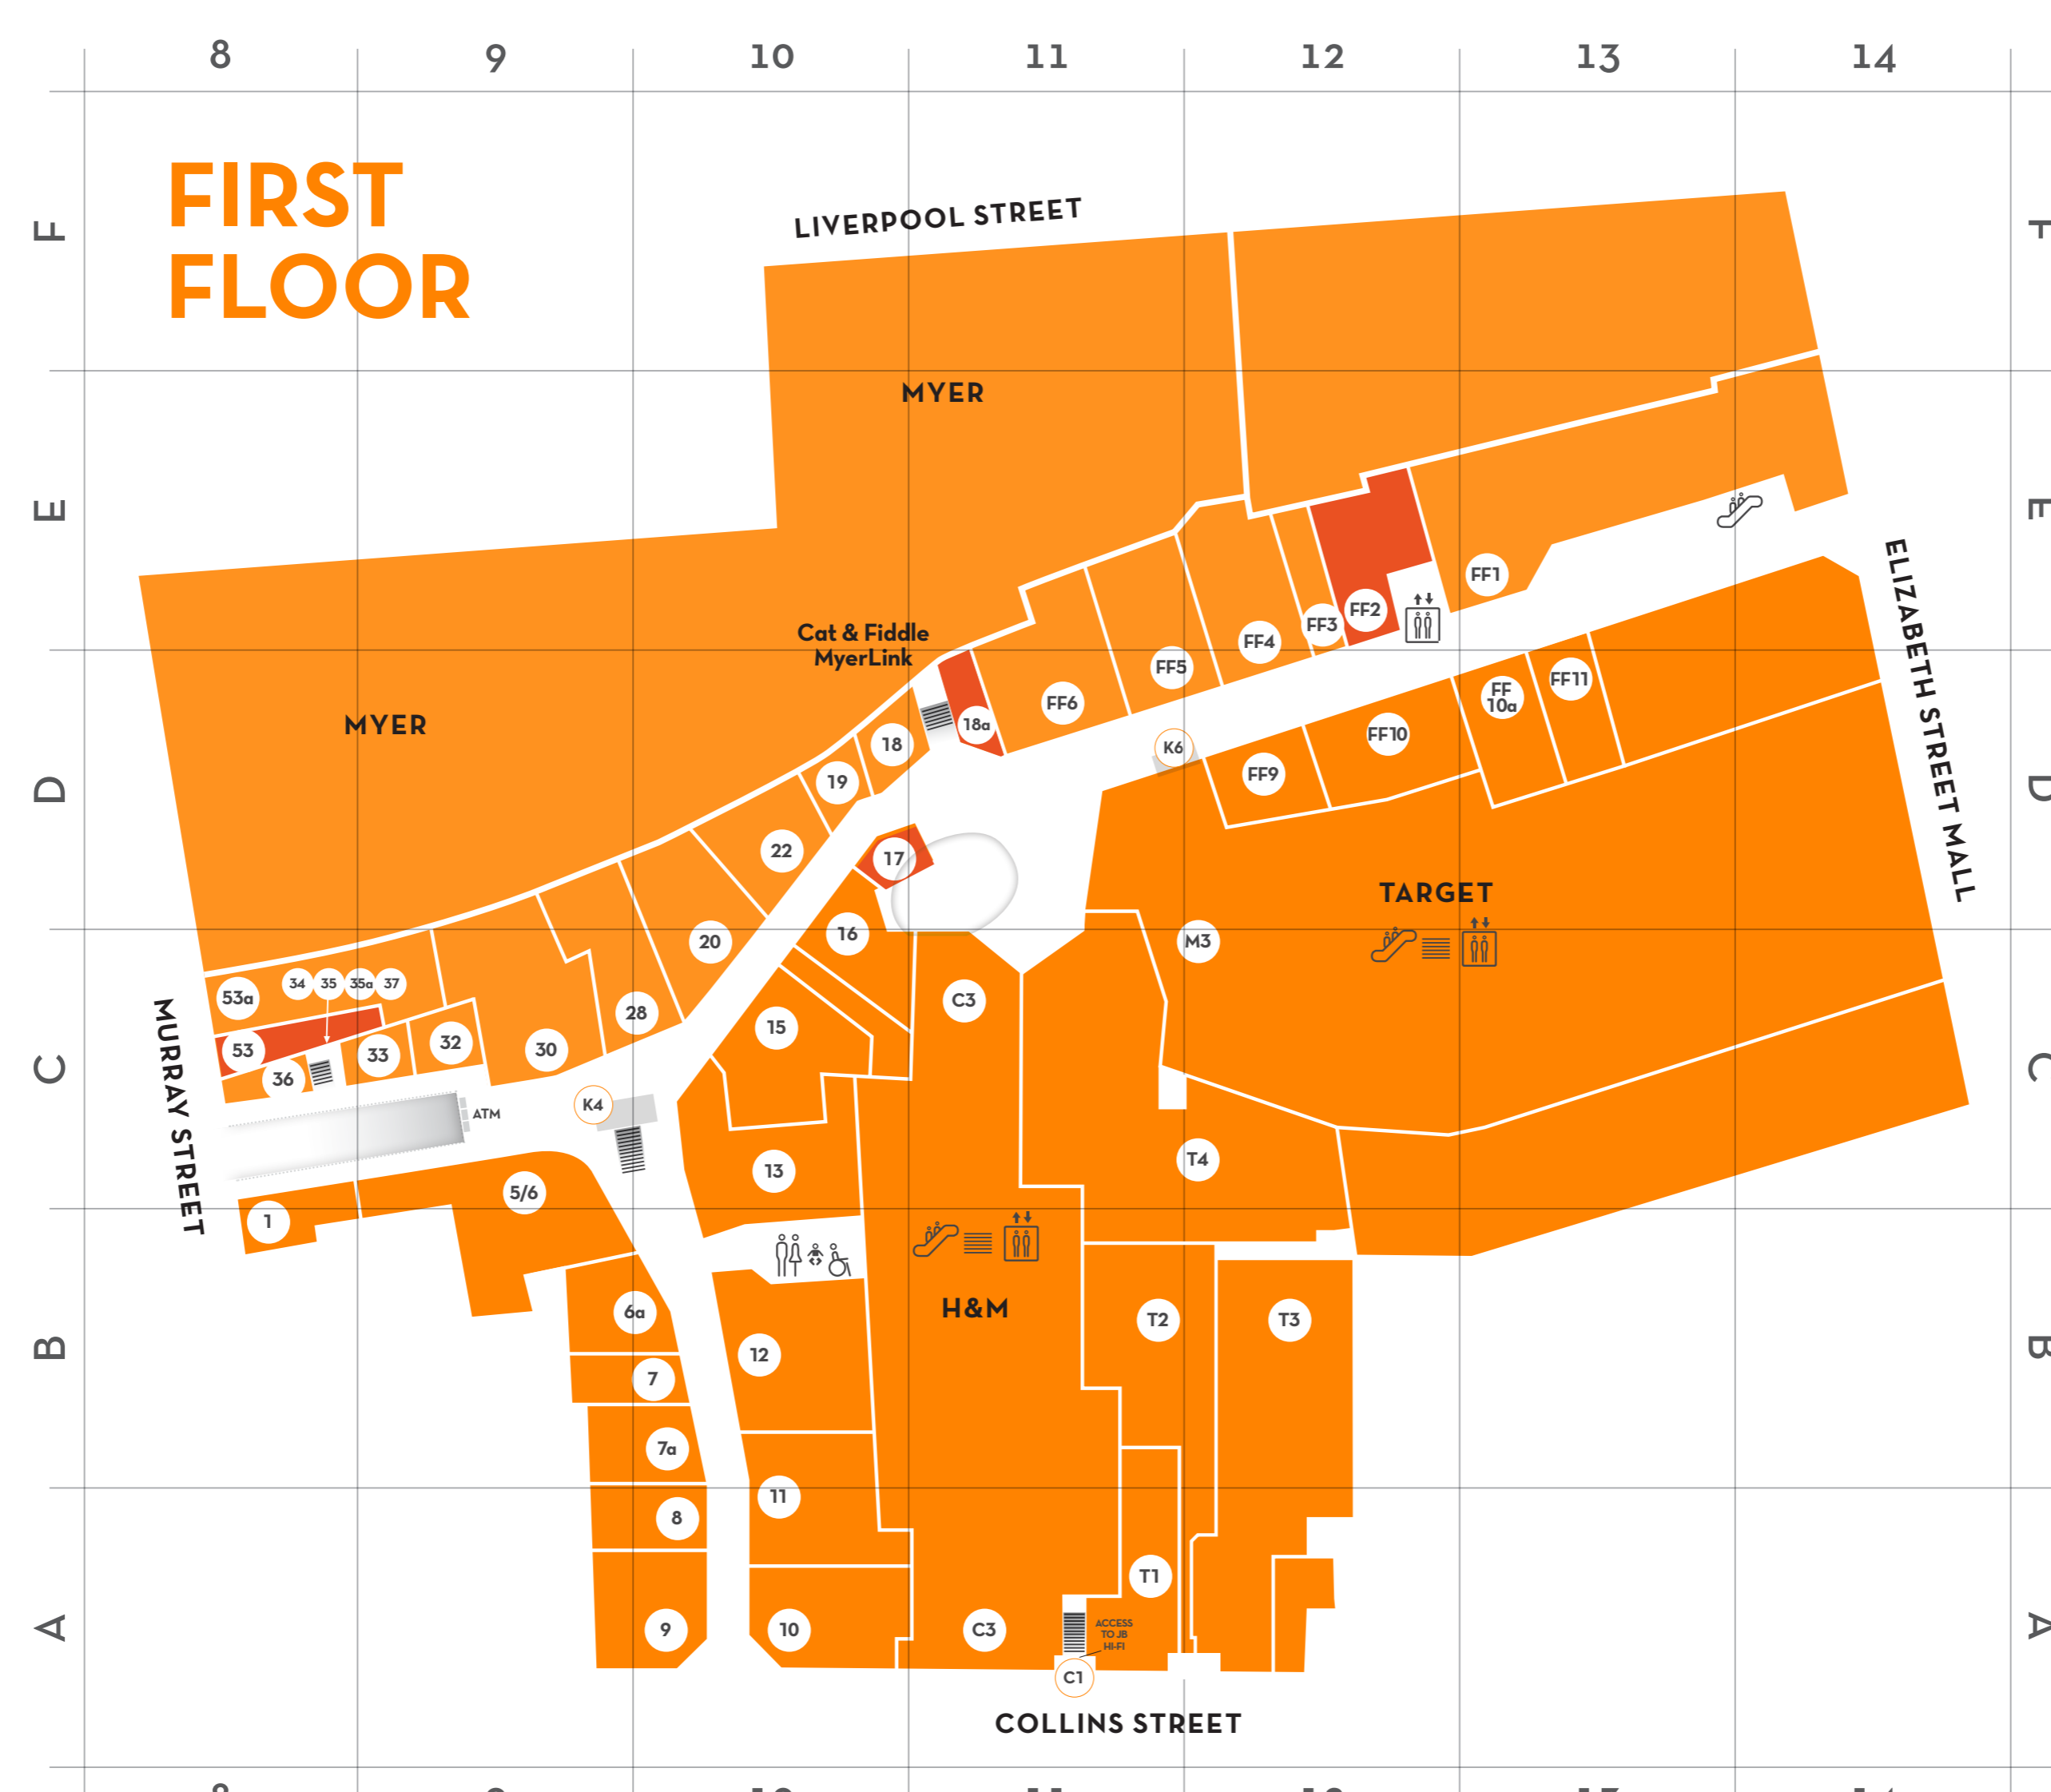

DIRECTORY

- Key**
- You are here
 - Lift
 - Escalator
 - Toilets/
baby change
 - First Floor
 - Ground Floor
 - Food
 - Stairs

SHOP REF MAP REF

Food

Breadtop	GF7	E5
Boost Juice	GF5	E6
Coal River Farm	18a	D11
Donut King	K3	D4
Gotcha House	GF14	D5
Intro Coffee	FF2	E12
McDonalds	46	C3
Muffin Break	K2	D4
Niko Niko Express	17	D10
Penny's Bakery	53	C8

Automatic Tellers

ATMX	ATM1	C9
------	------	----

Department Stores and Discount Variety

H&M	C3	C11, A11
Target	M3	D4, D7, D11
The Reject Shop	C6	C4

Household, Homewares and Electrical

Adairs	T4	C11
House	FF5	D11
JB HI FI	C1	A11, C4
Shaver Shop	43	C3
Sheridan Outlet	T3	A12