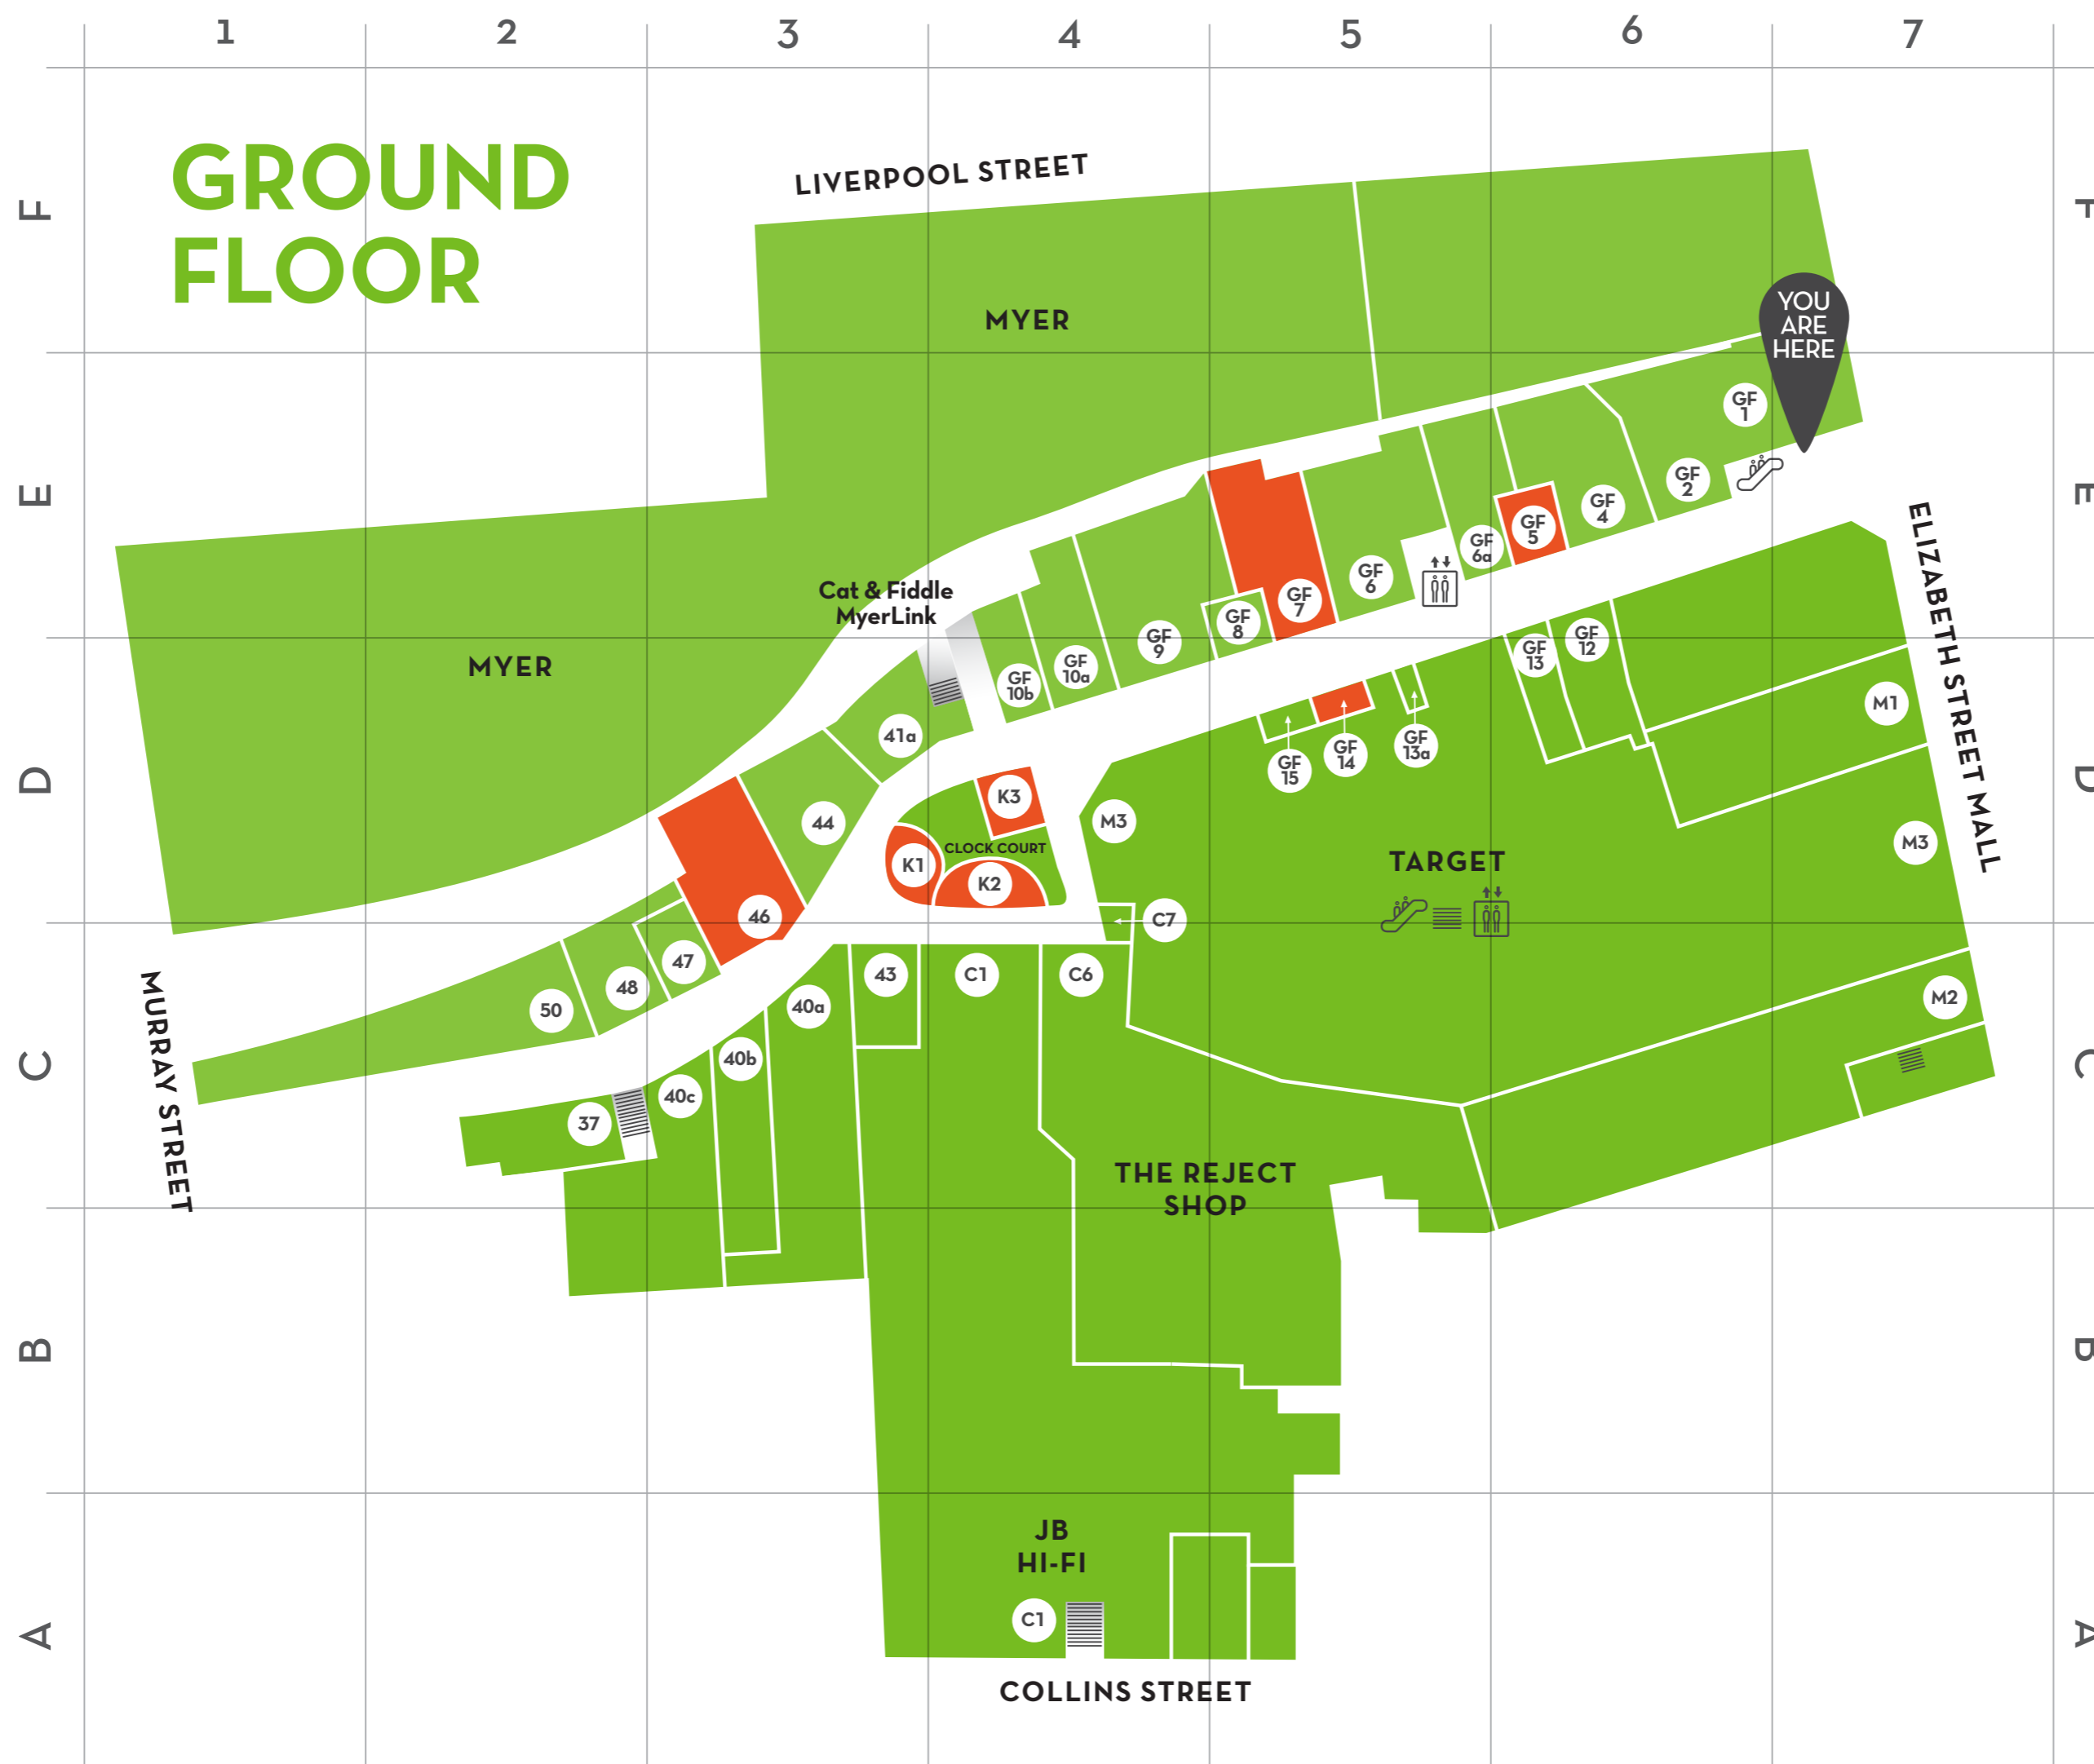

DIRECTORY

- Key**
- You are here
 - Lift
 - Escalator
 - Toilets/
baby change
 - First Floor
 - Ground Floor
 - Food
 - Stairs

SHOP REF MAP REF

Food

Breadtop	GF7	E5
Boost Juice	GF5	E6
Coal River Farm	18a	D11
Donut King	K3	D4
Gotcha House	GF14	D5
Intro Coffee	FF2	E12
McDonalds	46	C3
Muffin Break	K2	D4
Niko Niko Express	17	D10
Penny's Bakery	53	C8

Automatic Tellers

ATMX	ATM1	C9
------	------	----

Department Stores and Discount Variety

H&M	C3	C11, A11
Target	M3	D4, D7, D11
The Reject Shop	C6	C4

Household, Homewares and Electrical

Adairs	T4	C11
House	FF5	D11
JB HI FI	C1	A11, C4
Shaver Shop	43	C3
Sheridan Outlet	T3	A12