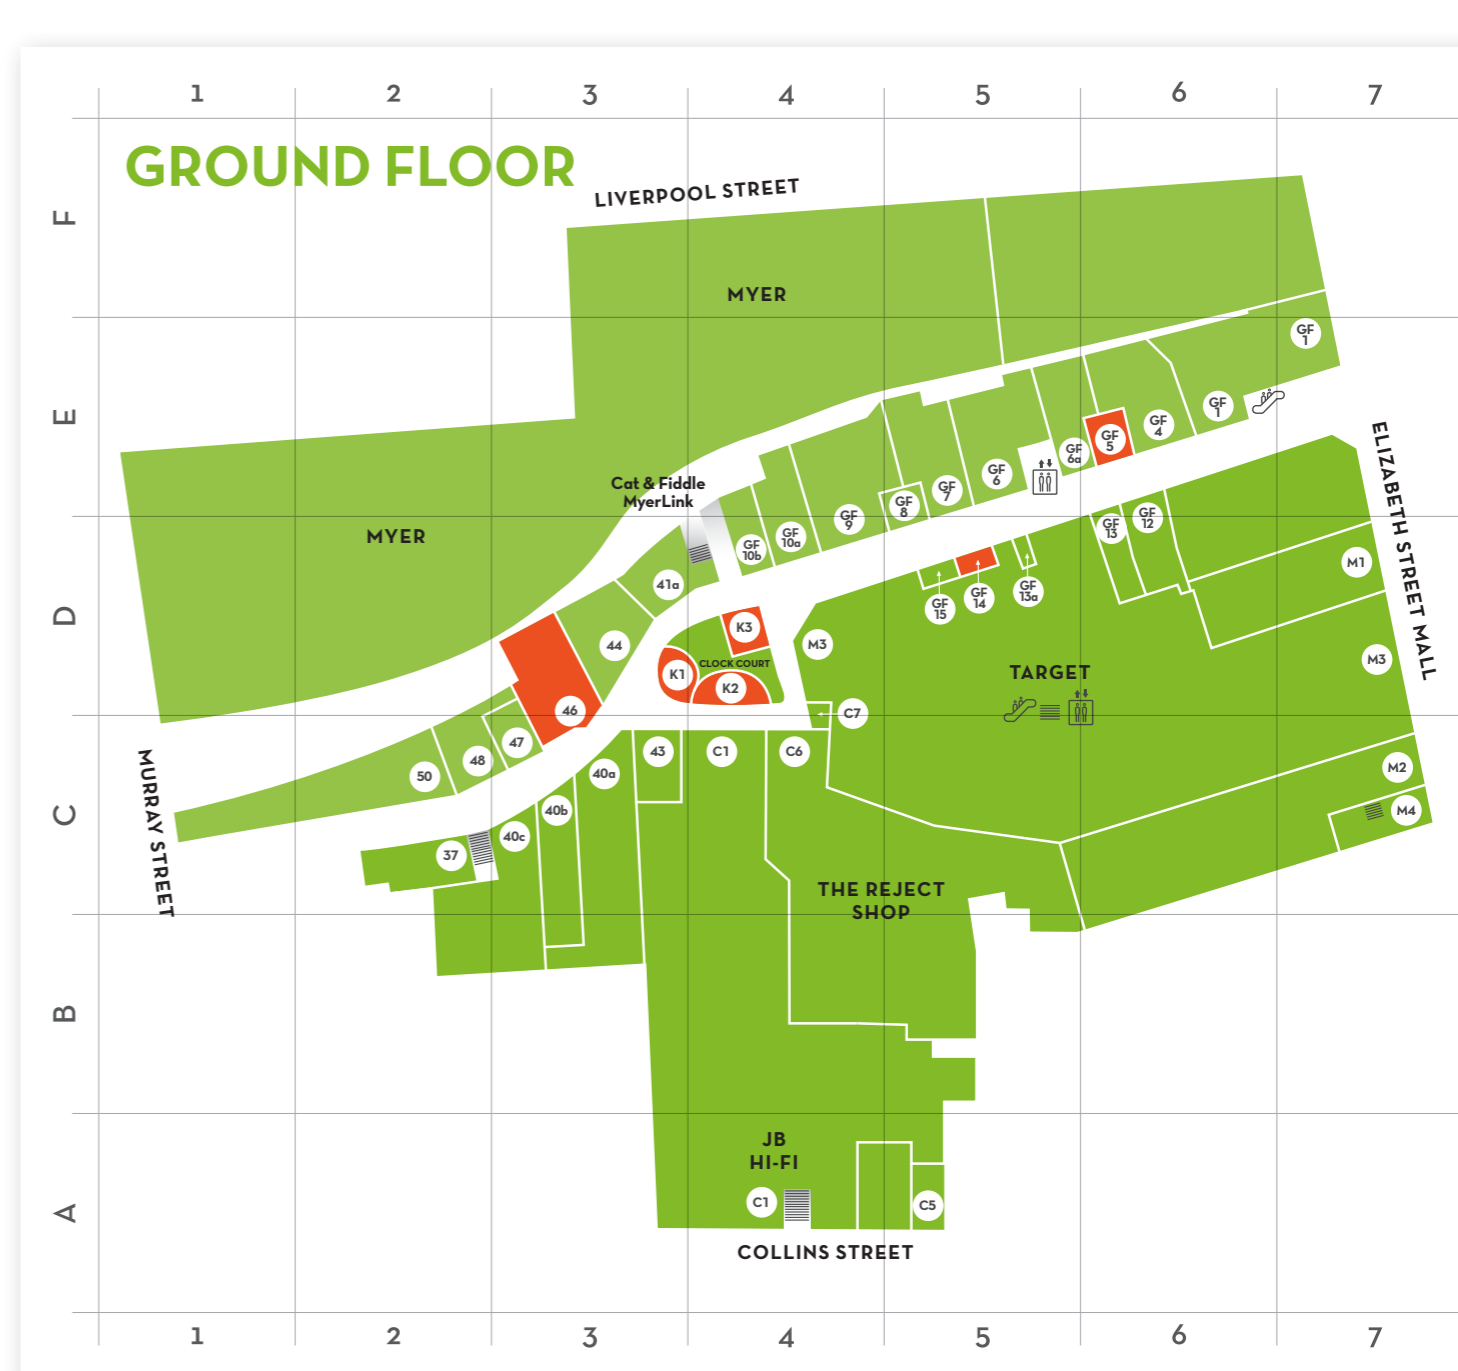

DIRECTORY

FIRST FLOOR

Key

- You are here
- Lift
- Escalator
- Toilets/baby change
- First Floor
- Ground Floor
- Food
- Stairs

Automatic Tellers

Shop ref	Map ref
RediATM	ATM1 C9

Food

Shop ref	Map ref
Boost Juice	GF5 E6
Coal River Farm	18a D11
Donut King	K3 D4
Healthy Niko Niko Kiosk	K1, 17 D3, D10
McDonalds	46 C3
Muffin Break	K2 D4
Gotcha House	GF14 D5
Rhyme Street Café	FF2 E12
Shotgun Coffee	53 C8

Men

Shop ref	Map ref
Bonds	40c C3
Connor	GF6 E5
Cotton On	M2 C7
Dangerfield	44 D3
Harris Scarfe	C4 A12, C11
H&M	C3 C11, A11
Jag	15 C10
Jeanswest	GF9 E4
Just Jeans	50 C2
Lululemon	11 A10
Oxford	FF6 D11
Target	M3 D4, D7, D11
Trenery	16 D10
Witchery	12 B10
Yd	48 C2

Offices and Administration

Shop ref	Map ref
Adam Walker Film	35a C8
Centre Management	34 C8

Shoes

Shop ref	Map ref
Footlocker	40a C3
Platypus	M1 D7
The Athletes Foot	GF6a E5
Williams The Shoemen	GF10a D4
Wittner	9 A10

Telephone

Shop ref	Map ref
Phone Solutions	GF8 E5
Telstra	6 C9

Women

Shop ref	Map ref
Bonds	40c C3
Bras n Things	GF4 E6
Cotton On	M2 C7
Decjuba	5 C9
Dotti	28 C10
Forever New	GF1 E6, E7
Harris Scarfe	C4 C11, A12
H&M	C3 C11, A11
Jag	15 C10
Jeanswest	GF9 D4
Just Jeans	50 C2
Katies	20 C10
Lululemon	11 A10
Not Just Bras	FF10a D13
Oxford	FF6 D11
Portmans	30 C9
Seed	13 C10
Seed Child	22 D10
Target	M3 D4, D7, D11
Trenery	16 D10
Witchery	12 B10