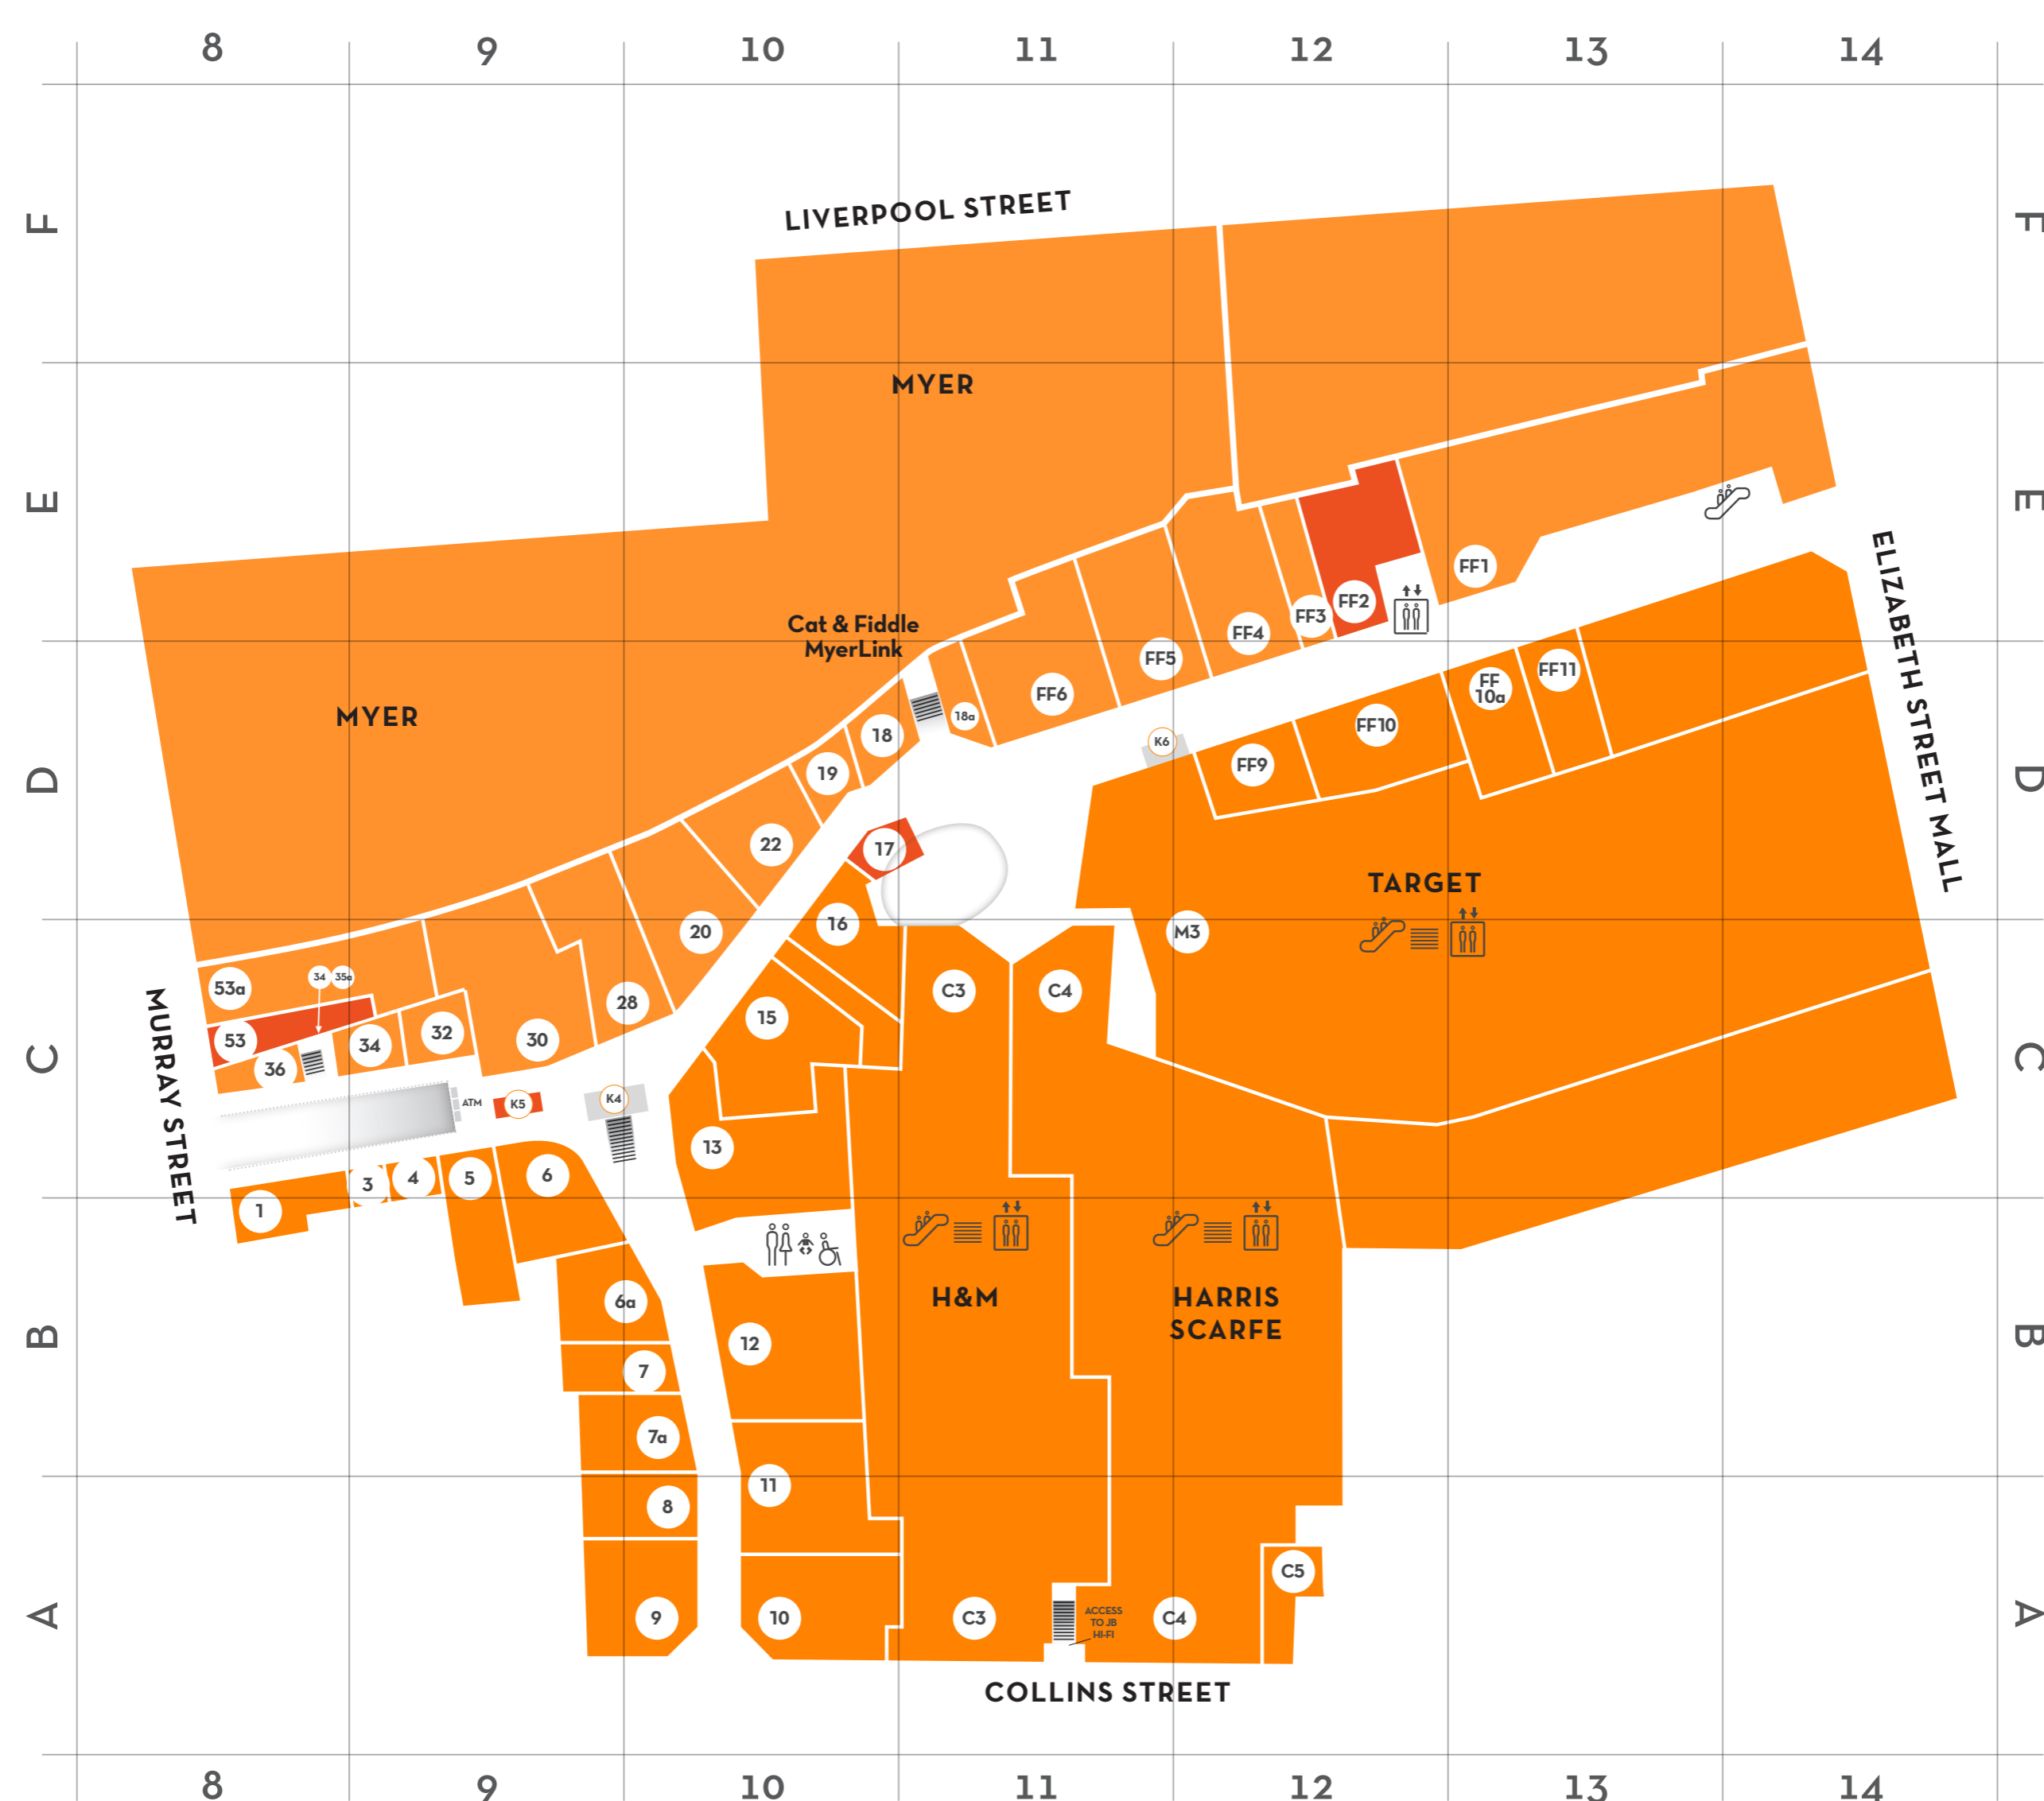

DIRECTORY

FIRST FLOOR

Key

- You are here
- Lift
- Escalator
- Toilets/baby change
- First Floor
- Ground Floor
- Food
- Stairs

Automatic Tellers

Shop ref	Map ref
RediATM	ATM1 C9

Food

Shop ref	Map ref
Boost Juice	GF5 E6
Coal River Farm	18a D11
Donut King	K3 D4
Healthy Niko Niko Kiosk	K1, 17 D3, D10
McDonalds	46 C3
Muffin Break	K2 D4
Gotcha House	GF14 D5
Rhyme Street Café	FF2 E12
Shotgun Coffee	53 C8

Hair, Beauty and Cosmetics

Shop ref	Map ref
Just Cuts	FF3 E12
L'Occitane	8 A10
Papillon Beauty Centre	M4 C7
Priceline Pharmacy	FF1 E13
ProfessioNAIL	GF13 D6
Tobacco Station Lloyds	47 C3

Homewares

Shop ref	Map ref
Adairs	FF4 E12
House	FF5 D11

Men

Shop ref	Map ref
Bonds	40c C3
Connor	GF6 E5
Cotton On	M2 C7
Dangerfield	44 D3
Harris Scarfe	C4 A12, C11
H&M	C3 C11, A11
Jag	15 C10
Jeanswest	GF9 E4
Just Jeans	50 C2
Lululemon	11 A10
Oxford	FF6 D11
Target	M3 D4, D7, D11
Trenery	16 D10
Witchery	12 B10
Yd	48 C2

Telephone

Shop ref	Map ref
Phone Solutions	GF8 E5
Telstra	6 C9

Women

Shop ref	Map ref
Bonds	40c C3
Bras n Things	GF4 E6
Cotton On	M2 C7
Decjuba	5 C9
Dotti	28 C10
Forever New	GF1 E6, E7
Harris Scarfe	C4 C11, A12
H&M	C3 C11, A11
Jag	15 C10
Jeanswest	GF9 D4
Just Jeans	50 C2
Katies	20 C10
Lululemon	11 A10
Not Just Bras	FF10a D13
Oxford	FF6 D11
Portmans	30 C9
Seed	13 C10
Seed Child	22 D10
Target	M3 D4, D7, D11
Trenery	16 D10
Witchery	12 B10