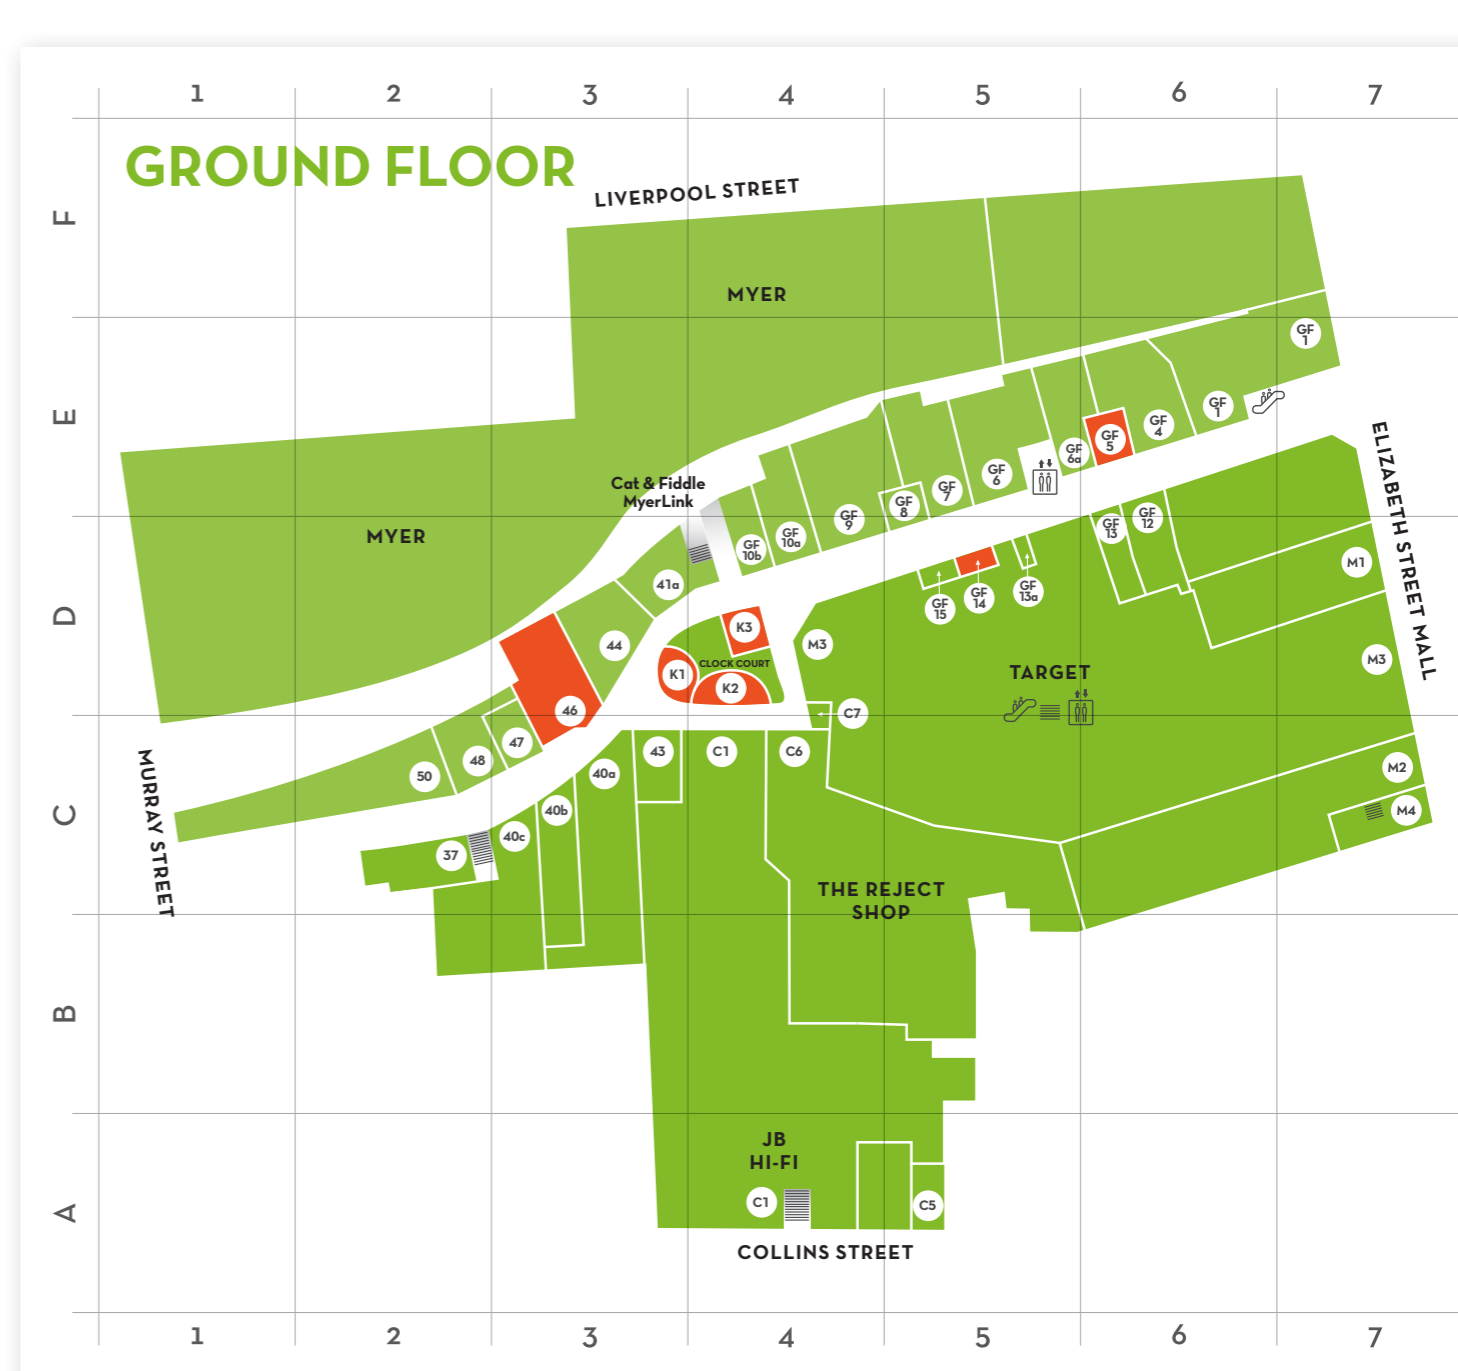

Offices and Administration

Shop ref	Map ref
Adam Walker Film	35a C8
Centre Management	34 C8

Shoes

Shop ref	Map ref
Footlocker	40a C3
Platypus	M1 D7
The Athletes Foot	GF6a E5
Williams The Shoemen	GF10a D4
Wittner	9 A10

Telephone

Shop ref	Map ref
Phone Solutions	GF8 E5
Telstra	6 C9

Women

Shop ref	Map ref
Bonds	40c C3
Bras n Things	GF4 E6
Cotton On	M2 C7
Decjuba	5 C9
Dotti	28 C10
Forever New	GF1 E6, E7
Harris Scarfe	C4 C11, A12
H&M	C3 C11, A11
Jag	15 C10
Jeanswest	GF9 D4
Just Jeans	50 C2
Katies	20 C10
Lululemon	11 A10
Not Just Bras	FF10a D13
Oxford	FF6 D11
Portmans	30 C9
Seed	13 C10
Seed Child	22 D10
Target	M3 D4, D7, D11
Trenerly	16 D10
Witchery	12 B10

Other

Shop ref	Map ref
Bupa	FF9 D12
EB Games	40b C3
JB Hi-Fi	C1 A4, C4
kikki.K	K4 C9
Kingo's TSG	GF15 D5
Natures Works	1 B8
Priceline Pharmacy	FF1 E13
Schulz's Keys & Engraving	C7 C4
Shaver Shop	43 C3
Smiggle	GF12 E6
Specsavers	53a C8
The Reject Shop	C6 C4
Traditional Eyebrows	K6 D11
T2 (Tea Too)	10 A10
Typo	FF10 D12
Australian Geographic	FF11 D13