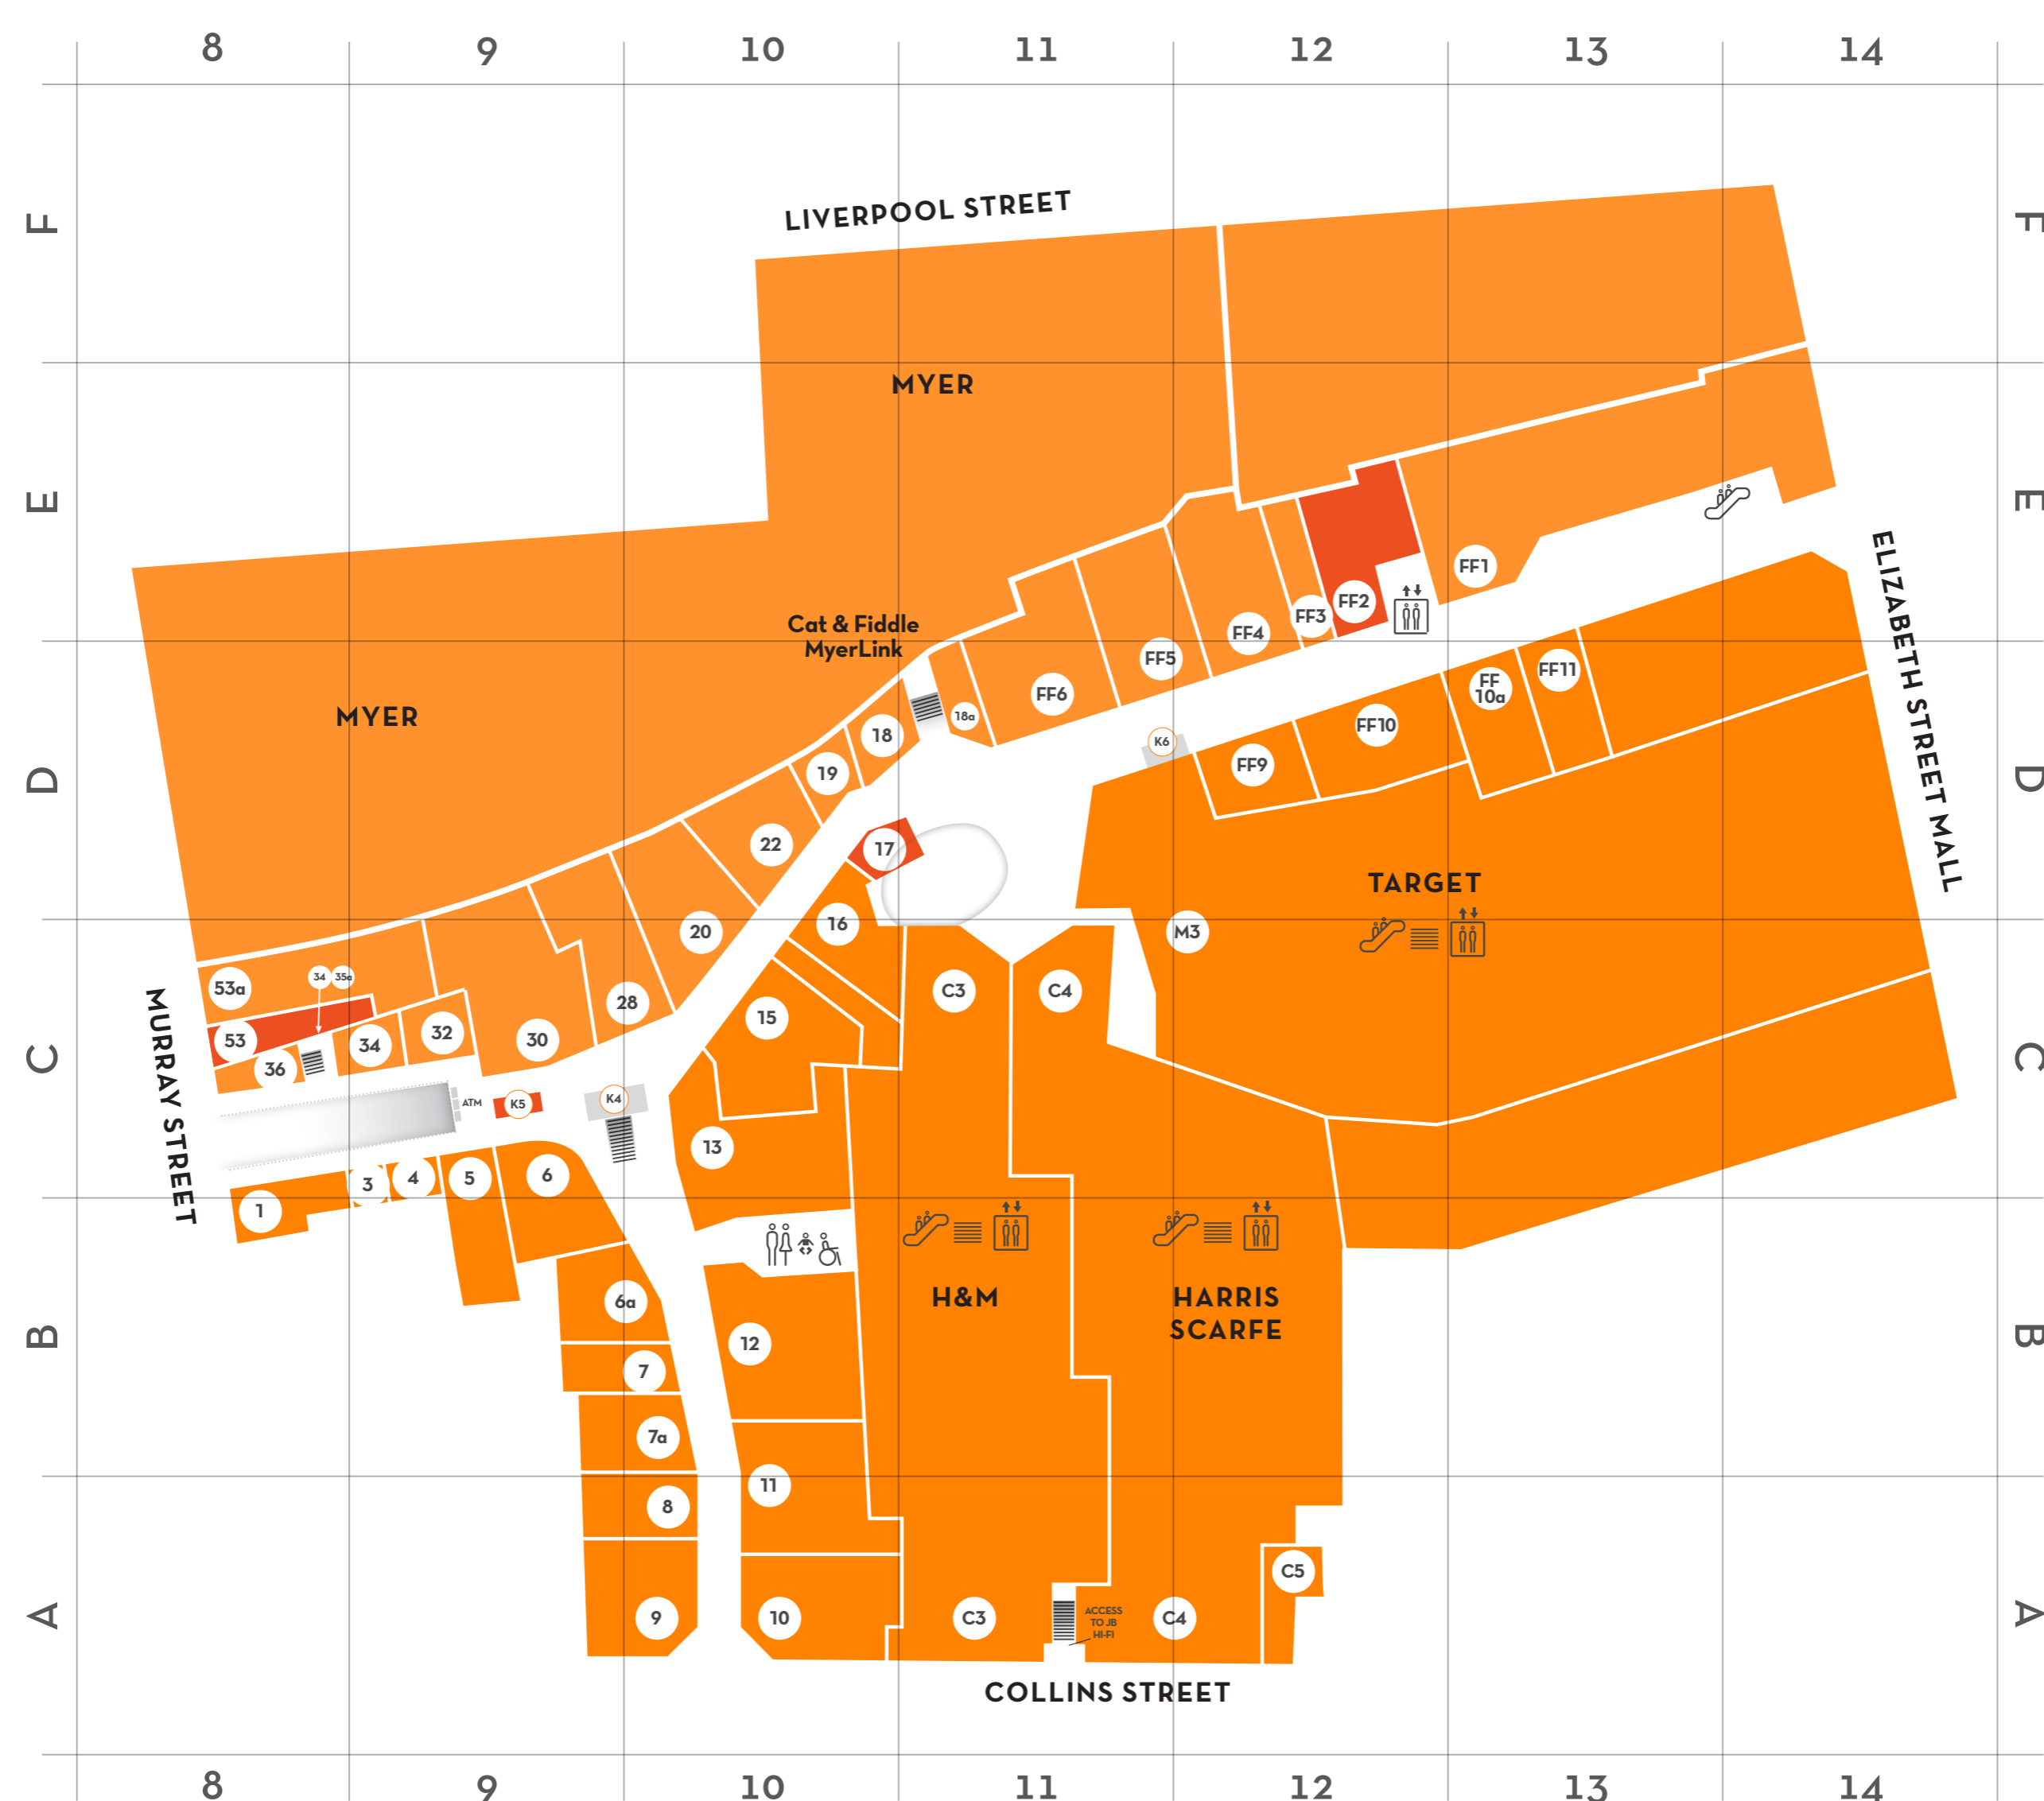

DIRECTORY

FIRST FLOOR

Key

- You are here
- Lift
- Escalator
- Toilets/baby change
- First Floor
- Ground Floor
- Food
- Stairs

Automatic Tellers

Shop ref	Map ref
RediATM	ATM1 C9

Food

Shop ref	Map ref
Boost Juice	GF5 E6
Coal River Farm	K5 C9
Donut King	K3 D4
Healthy Niko Niko Kiosk	K1, 17 D3, D10
McDonalds	46 C3
Muffin Break	K2 D4
Gotcha House	GF14 D5
Rhyme Street Café	FF2 E12
Shotgun Coffee	53 C8

Hair, Beauty and Cosmetics

Shop ref	Map ref
Just Cuts	FF3 E12
L'Occitane	8 A10
Papillon Beauty Centre	M4 C7
Priceline Pharmacy	FF1 E13
ProfessioNAIL	GF13 D6
Tobacco Station Lloyds	47 C3

Homewares

Shop ref	Map ref
Adairs	FF4 E12
House	FF5 D11
Apostle&Co	18 D10

Jewellery, Watches and Accessories

Shop ref	Map ref
Adelaide Exchange Jewellers	32 C9
Colette by Colette Hayman	GF7 E5
Francesca	6a B9
Lovisa	GF10b D4
Mimco	7 B10
Napoleon Perdis	18a D11
Prouds the Jewellers	41a D3
Sunglass Hut	36 C8
Technique Jewellers	19 D10
Apostle&Co	18 D10

Men

Shop ref	Map ref
Bonds	40c C3
Connor	GF6 E5
Cotton On	M2 C7
Dangerfield	44 D3
Harris Scarfe	C4 A12, C11
H&M	C3 C11, A11
Jag	15 C10
Jeanswest	GF9 E4
Just Jeans	50 C2
Lululemon	11 A10
Oxford	FF6 D11
Roger David	37 C2
Target	M3 D4, D7, D11
Trenerly	16 D10
Witchery	12 B10
Yd	48 C2