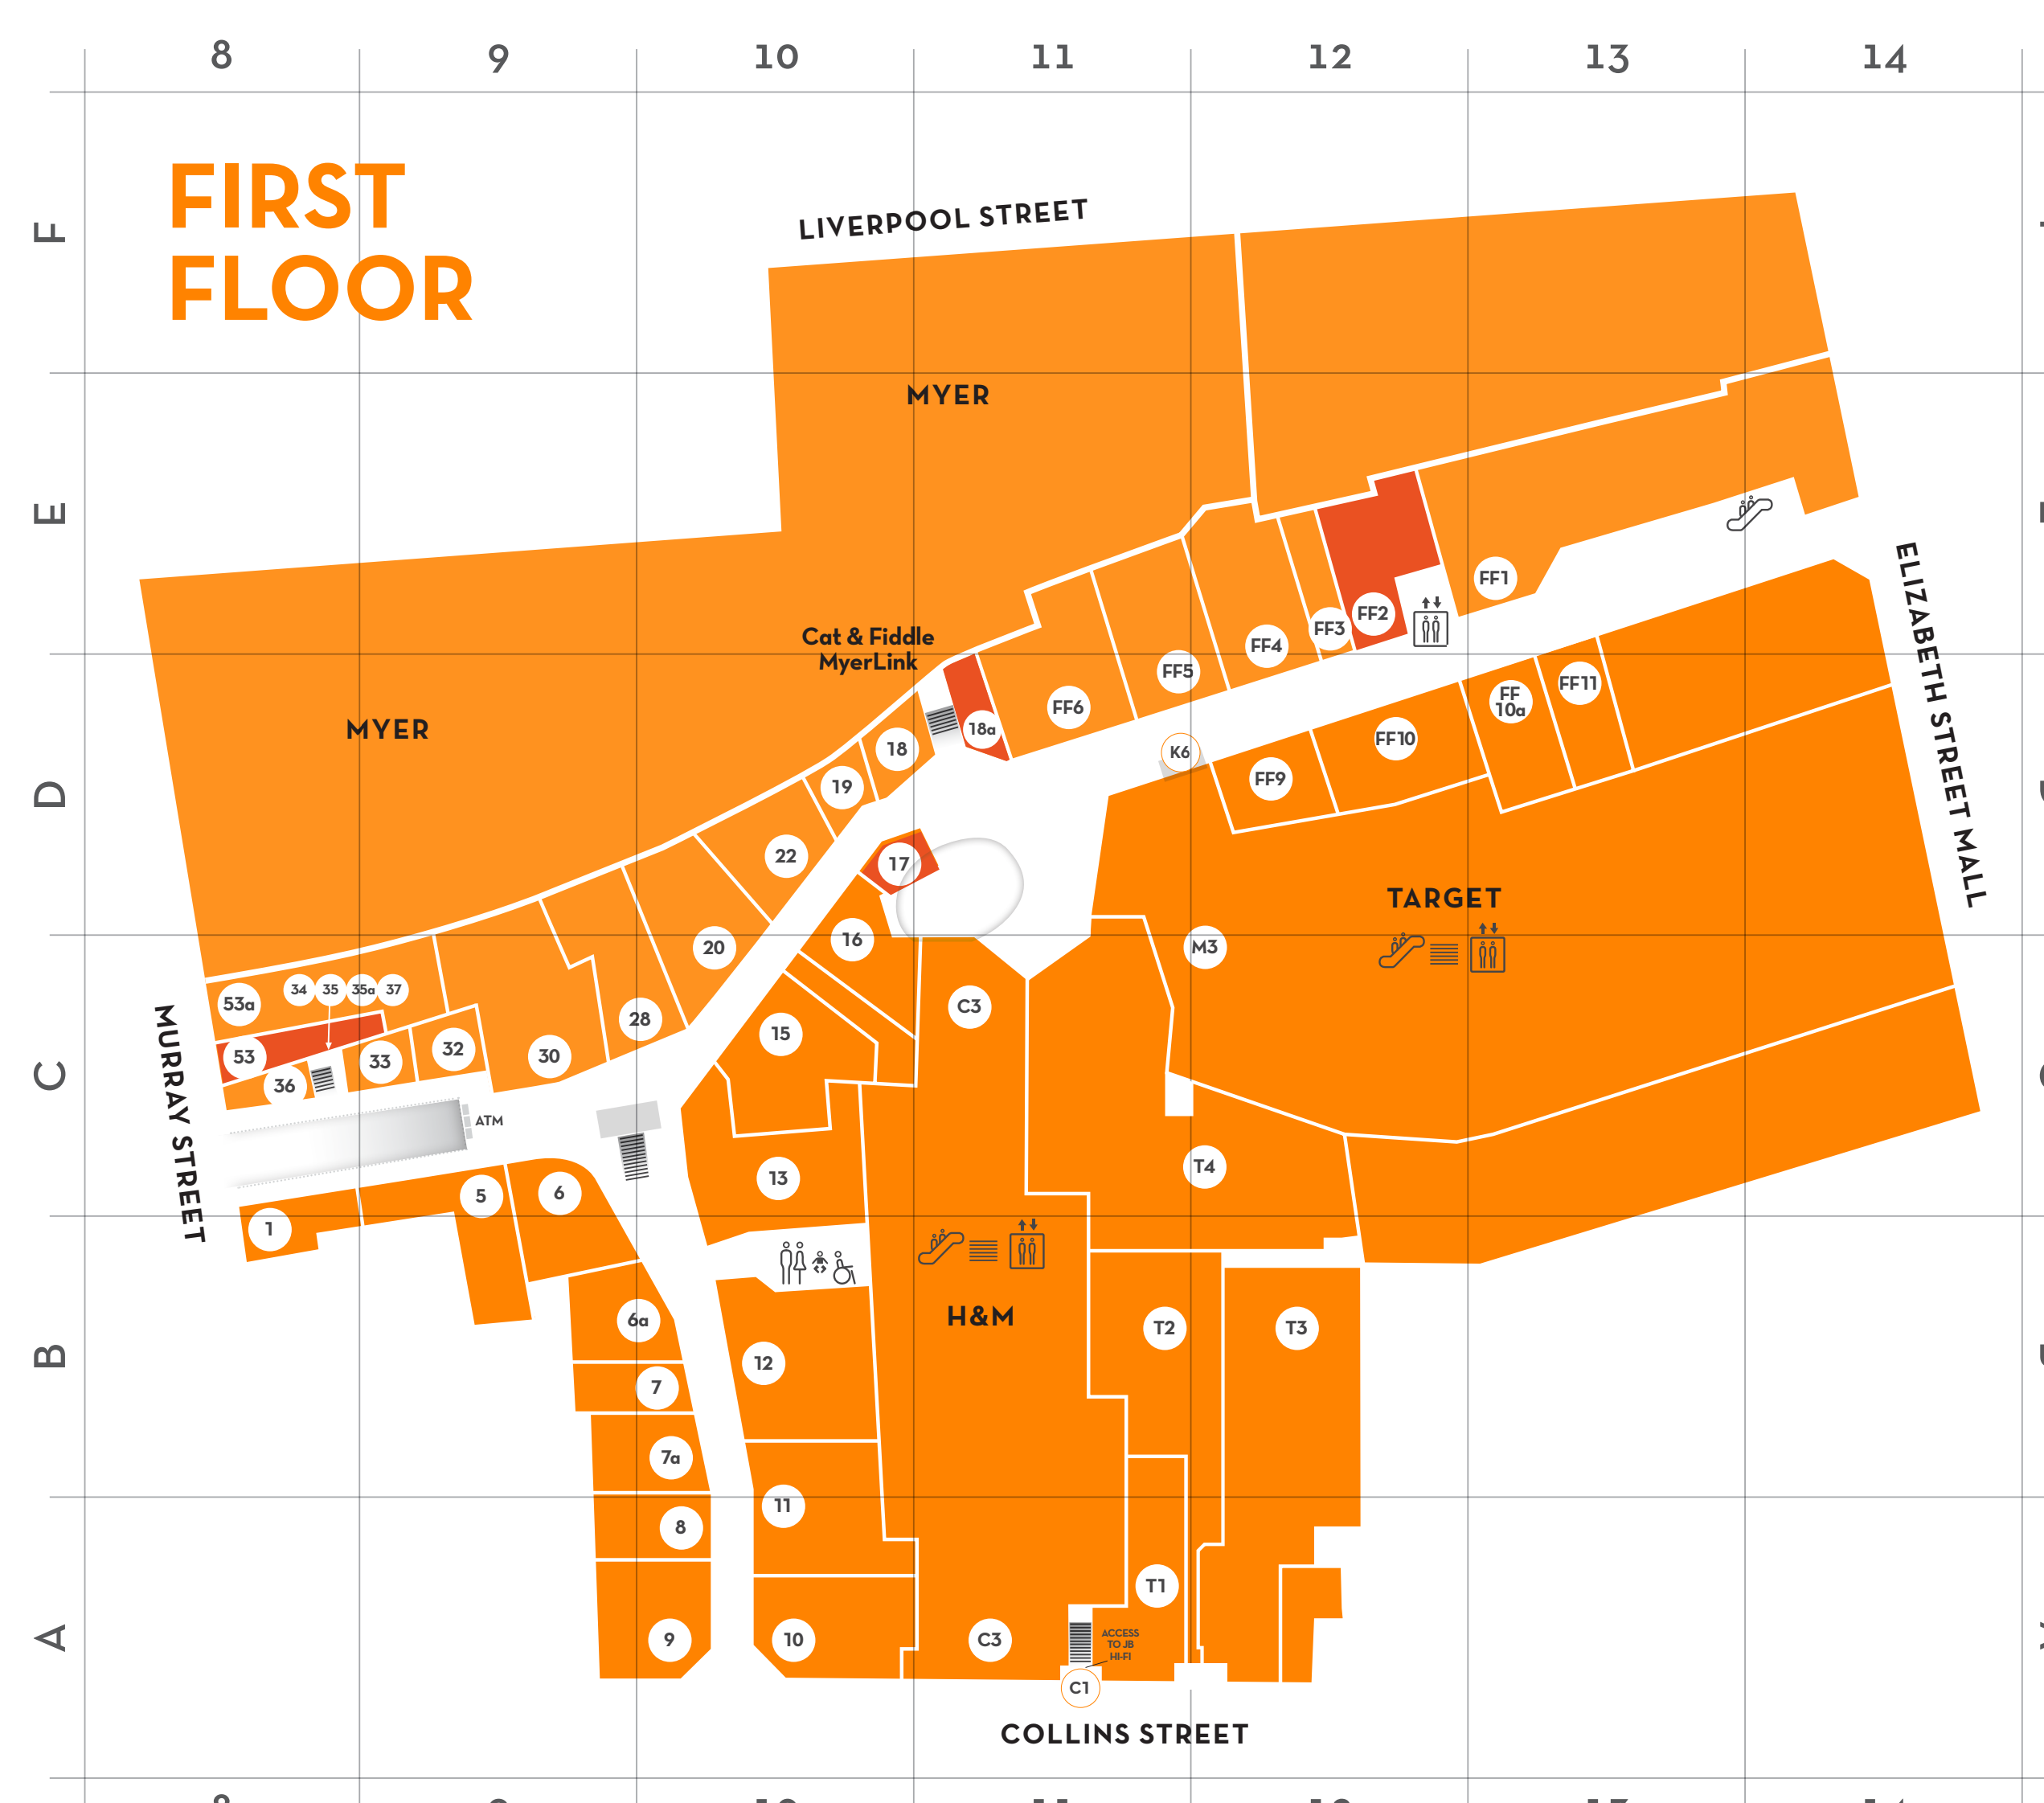

DIRECTORY

- Key**
- You are here
 - Lift
 - Escalator
 - Toilets/
baby change
 - First Floor
 - Ground Floor
 - Food
 - Stairs

SHOP REF MAP REF

Food

Breadtop	GF7	E5
Boost Juice	GF5	E6
Coal River Farm	18a	D11
Donut King	K3	D4
Gotcha House	GF14	D5
Healthy Niko Niko	K1	D3
Intro Coffee	FF2	E12
McDonalds	46	C3
Muffin Break	K2	D4
Niko Niko Express	17	D10
Penny's Bakery	53	C8

Bonds	40c	C3
Cotton On	M2	C7
Dangerfield	44	D3
Factorie	GF9	D4
Fellini	T1	A11
Just Jeans	50	C2
Lululemon	11	A10
Oxford	FF6	D11
RM Williams	15	C10

SHOP REF MAP REF

Automatic Tellers

ATMX	ATM1	C9
------	------	----

Department Stores and Discount Variety

H&M	C3	C11, A11
Target	M3	D4, D7, D11
The Reject Shop	C6	C4

Household, Homewares and Electrical

Adairs	T4	C11
House	FF5	D11
JB HI FI	C1	A11, C4
Shaver Shop	43	C3
Sheridan Outlet	T3	A12