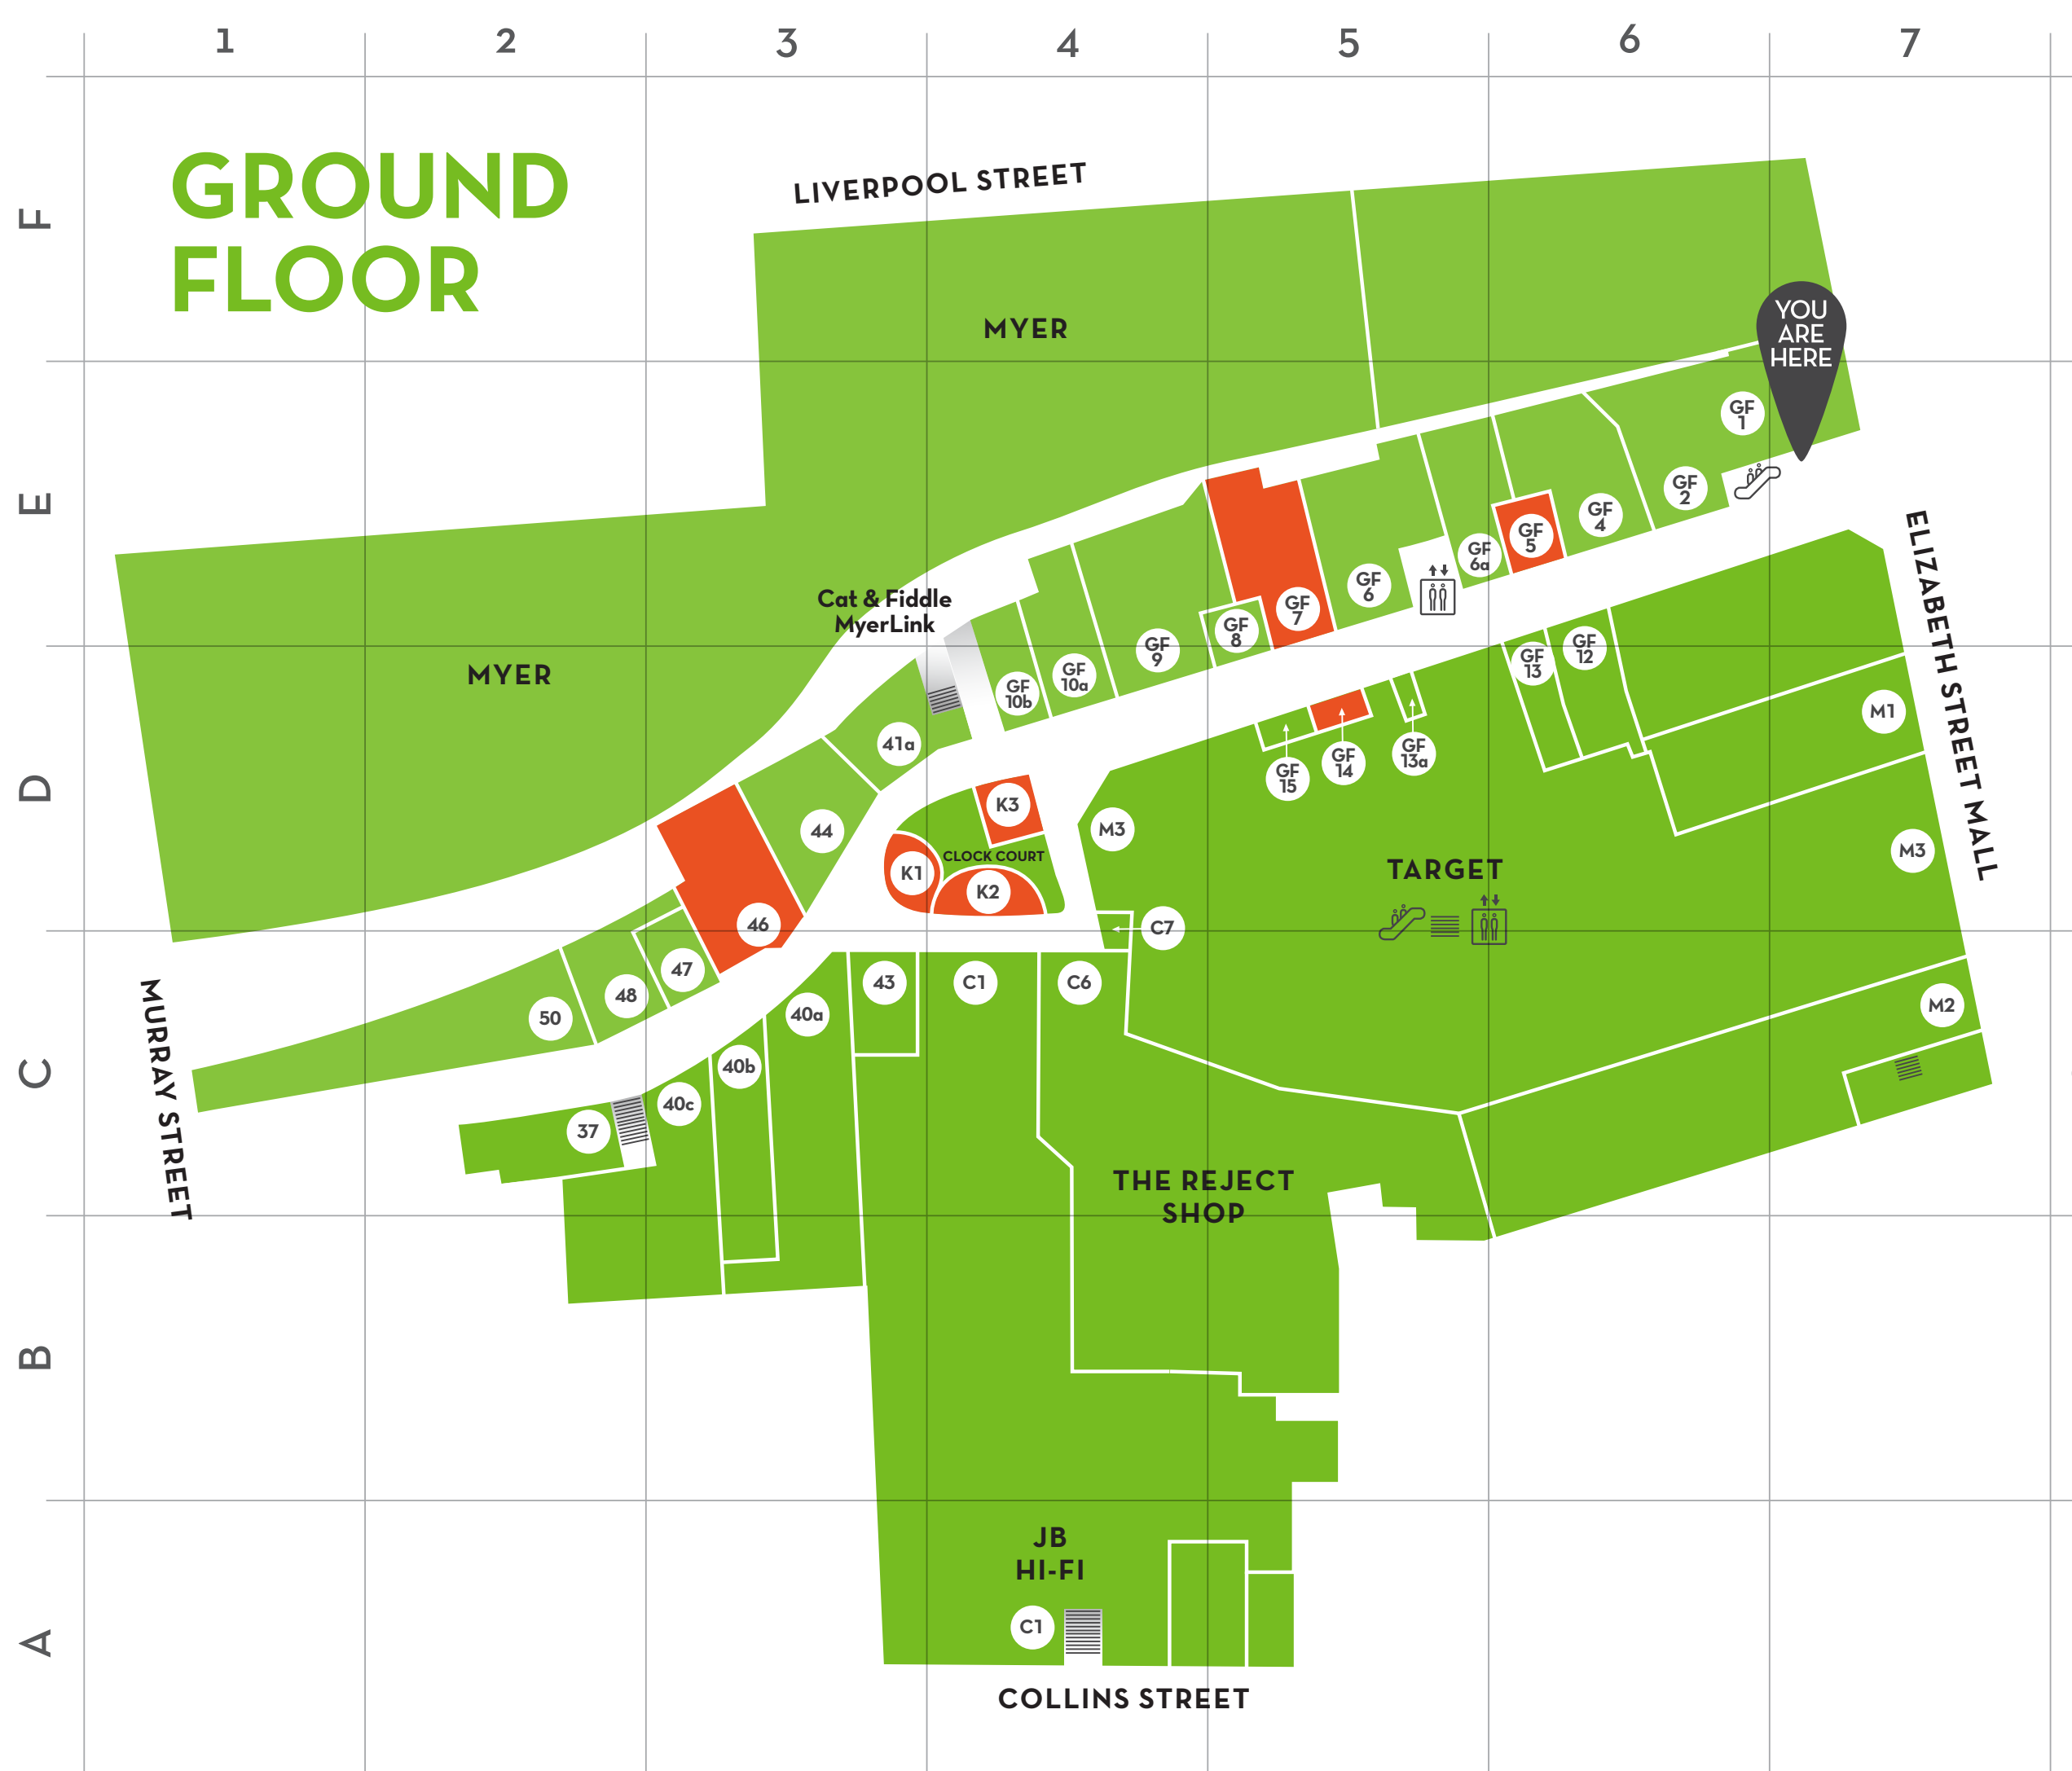

DIRECTORY

- Key**
- You are here
 - Lift
 - Escalator
 - Toilets/
baby change
 - First Floor
 - Ground Floor
 - Food
 - Stairs

SHOP REF MAP REF

Food

Breadtop	GF7	E5
Boost Juice	GF5	E6
Coal River Farm	18a	D11
Donut King	K3	D4
Gotcha House	GF14	D5
Healthy Niko Niko	K1	D3
Intro Coffee	FF2	E12
McDonalds	46	C3
Muffin Break	K2	D4
Niko Niko Express	17	D10
Penny's Bakery	53	C8

Bonds	40c	C3
Cotton On	M2	C7
Dangerfield	44	D3
Factorie	GF9	D4
Fellini	T1	A11
Just Jeans	50	C2
Lululemon	11	A10
Oxford	FF6	D11
RM Williams	15	C10

SHOP REF MAP REF

Automatic Tellers

ATMX	ATM1	C9
------	------	----

Department Stores and Discount Variety

H&M	C3	C11, A11
Target	M3	D4, D7, D11
The Reject Shop	C6	C4

Household, Homewares and Electrical

Adairs	T4	C11
House	FF5	D11
JB HI FI	C1	A11, C4
Shaver Shop	43	C3
Sheridan Outlet	T3	A12